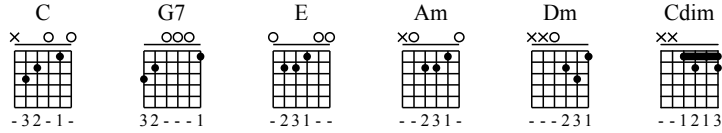

Life is beautiful

Capo. 2 fret

♩ = 150

1

C G7

TAB

0	2	0	1	0	2	0
---	---	---	---	---	---	---

5

C C E

TAB

0	2	0	1	0	2	0
---	---	---	---	---	---	---

9

Am Dm Am Dm

TAB

1	3	0	1	0	3	1	2	3	0	1	0	3
---	---	---	---	---	---	---	---	---	---	---	---	---

13